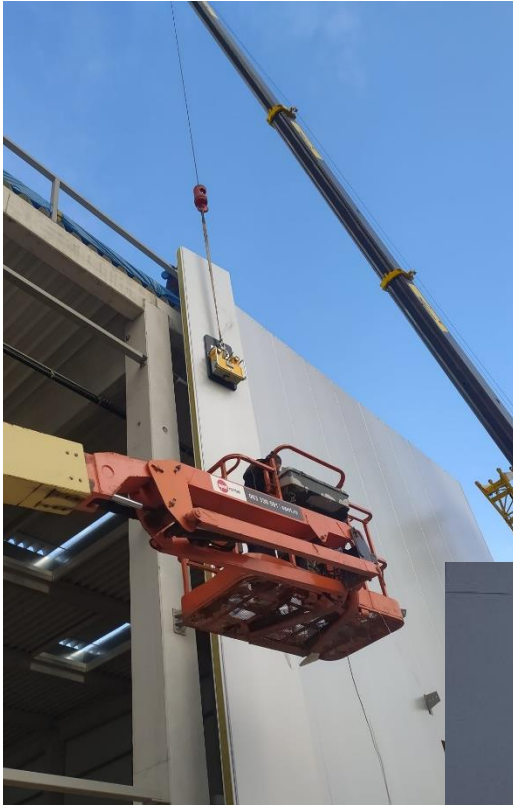

Cladding Vacuum Lifter

Accessories included

Accessories suitcase

Practical suitcase for safely carrying spare batteries kit and batteries charger.

Removable suspension

CL-W allows to remove the suspension, for considerably reducing the height below the hook.

Optional to choose

Remote control

Additional alarm

Transport trolley

Available models

Capacity (kg)	N. pads	Suction and release	Model
375	1	Manual	CLW-M
375	1	Radio remote control	CL-W